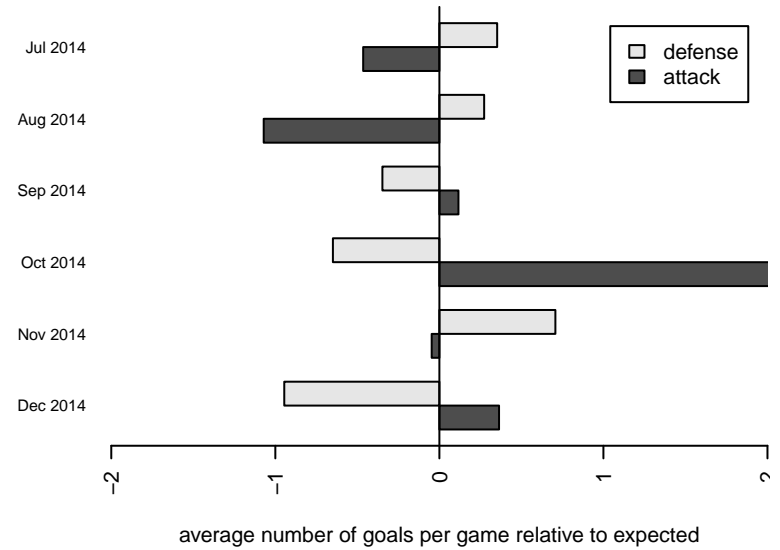

Performance relative to 13 month average