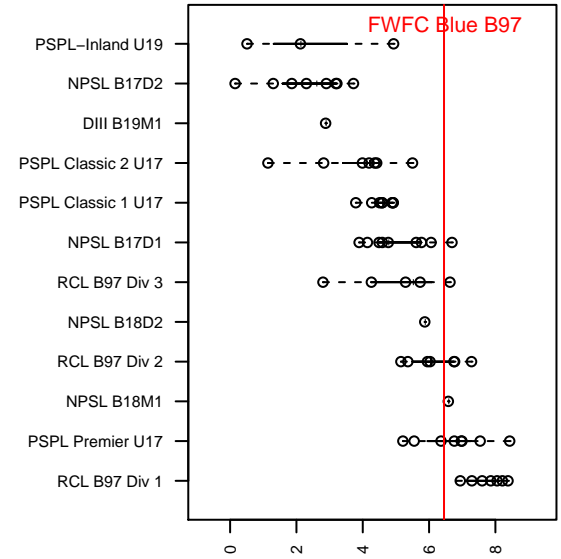

**attack and defense rating
relative to others at age
and all opponents in last 13 months**