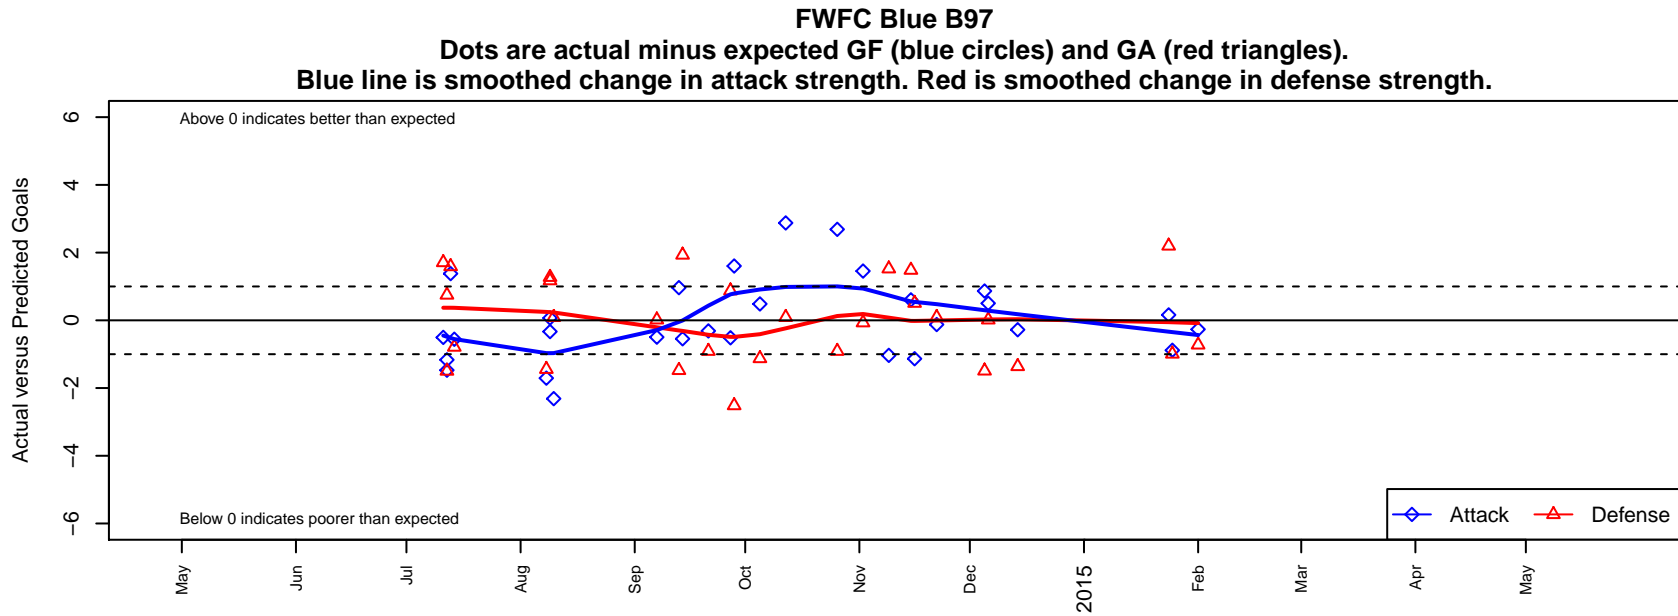

**attack and defense variance (black dot)
relative to other teams
and top 10 in region**

**attack and defense rating
relative to others at age
and all opponents in last 13 months**

FWFC Blue B97

Federal Way FC
Federal Way, WA
B97 total strength=1717
attack=33.46 defense=17.23
fall league = RCL B97 Div 2, RCL B97 7V2

alt names used:
FWFC97BLUE (WA)
FWFC B97 Blue (A)
FWFC B97 Blue (A)
FWFC 97 Blue (WA)
FWFC B97 Blue (A)

Venues played:
2014 Nike Crossfire Challenge Silver U17
2014 Mt Hood Challenge U17-19
2014 RCL B97 Div 2
2014 RCL B97 7V2
2014 WYS Championship B97